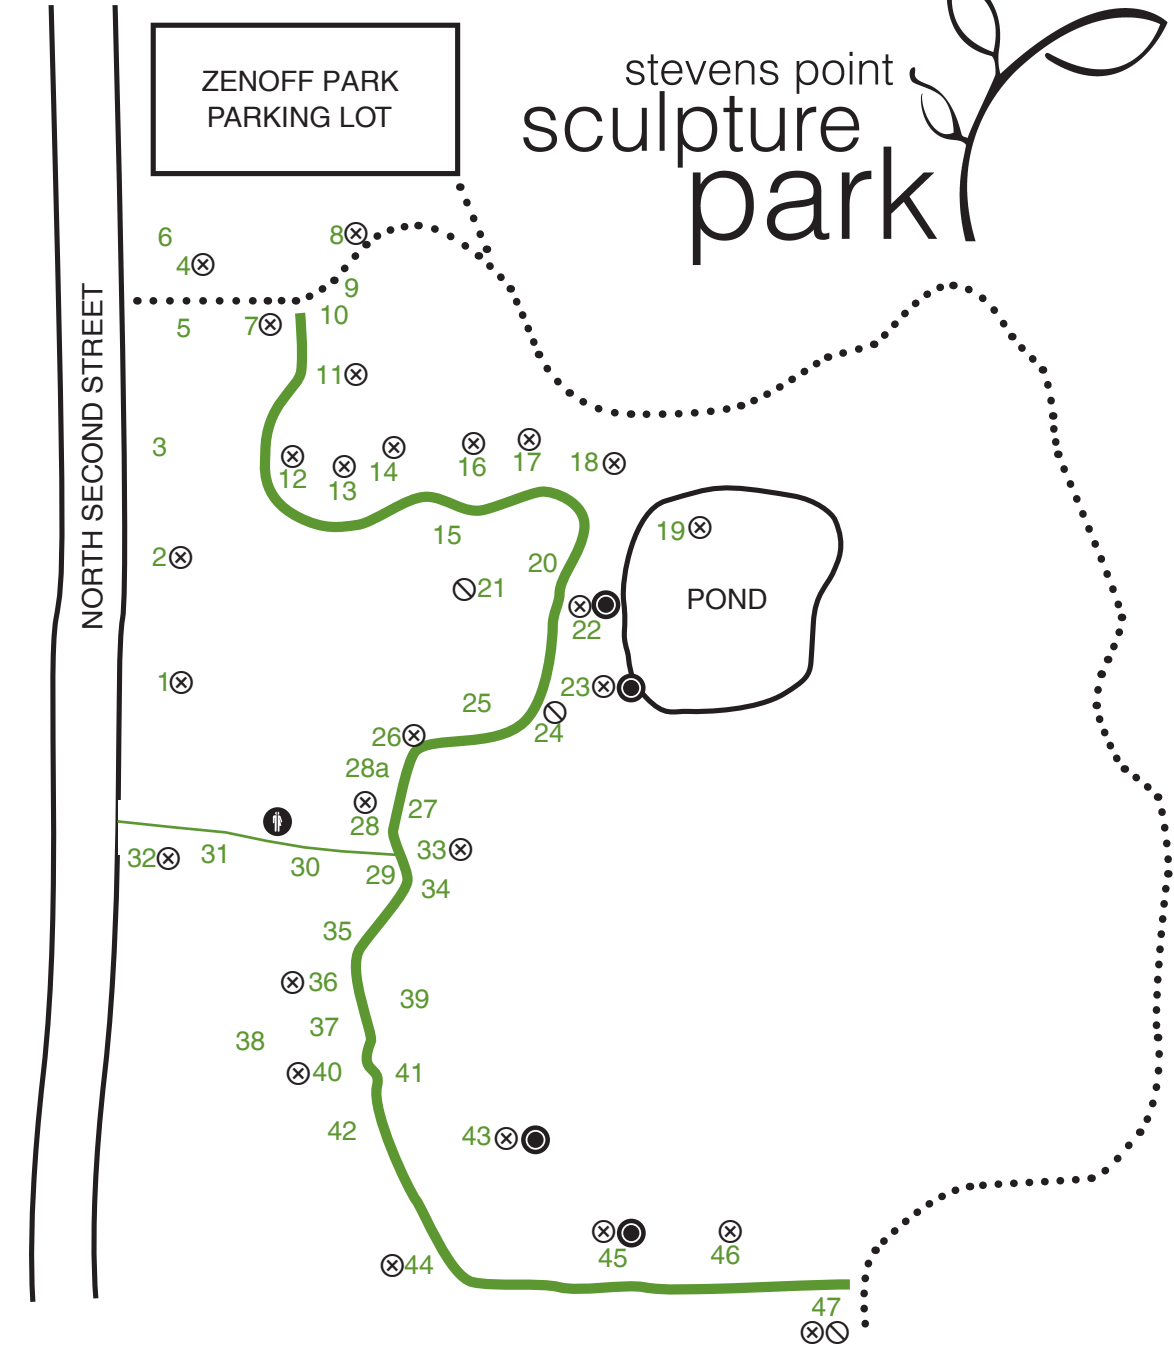

stevens point sculpture park

ZENOFF PARK
PARKING LOT

NORTH SECOND STREET

- GREEN CIRCLE TRAIL
- SCULPTURE PARK TRAIL
- DANCE LOCATIONS
- ♿ PORT-A-POTTY
- ⊗ LIT SCULPTURES
- PROJECTION MAP

Sculptures Along the Park Trail